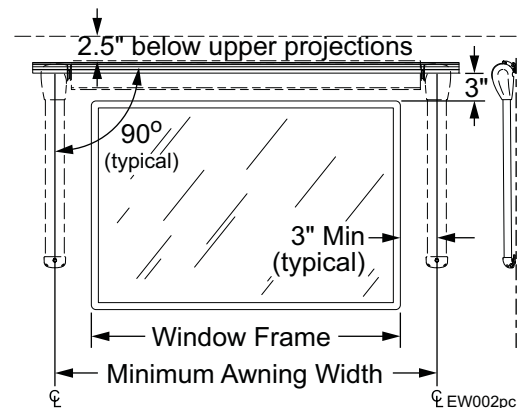

- Simple Manual operation.
- Available in standard and XL models.
- XL window awning arms are 30" long and have a 45" fabric extension – 50% more than a regular window awning. XL window awnings are used for windows that are taller than 36".

SPECIFICATIONS

EXTENSION:	Standard: 28" [71cm]	XL: 45" [114cm]
WIDTHS:	Standard: 3' to 15' (in one-inch increments)	XL: Available up to 13'
HEIGHT:	Standard: Windows up to 36" tall	XL: Windows taller than 36"
COLOR:	Hardware:	Black, Satin or White
	Canopy:	Available in Vinyl with Weatherguard or Fullview and woven Acrylic fabrics with Uniguard

MEASURING TIPS:

- To calculate the awning width, measure the window width (outside of frame to outside of frame) then add 6". Example: If the frame measures 4' 4", add 6" = 4' 10". This would be the center of arm to center of arm length to order.
- Measure the window height (outside of frame to outside of frame). For window heights greater than 36", order the XL Window Awning.
- Standard arms are 18" tall, XL arms are 30" tall.
- All measurements are center of arm to center of arm.
- Bottom bracket measures 2" wide X 1" tall.
- Fabric will measure 6" less than the awning size ordered.