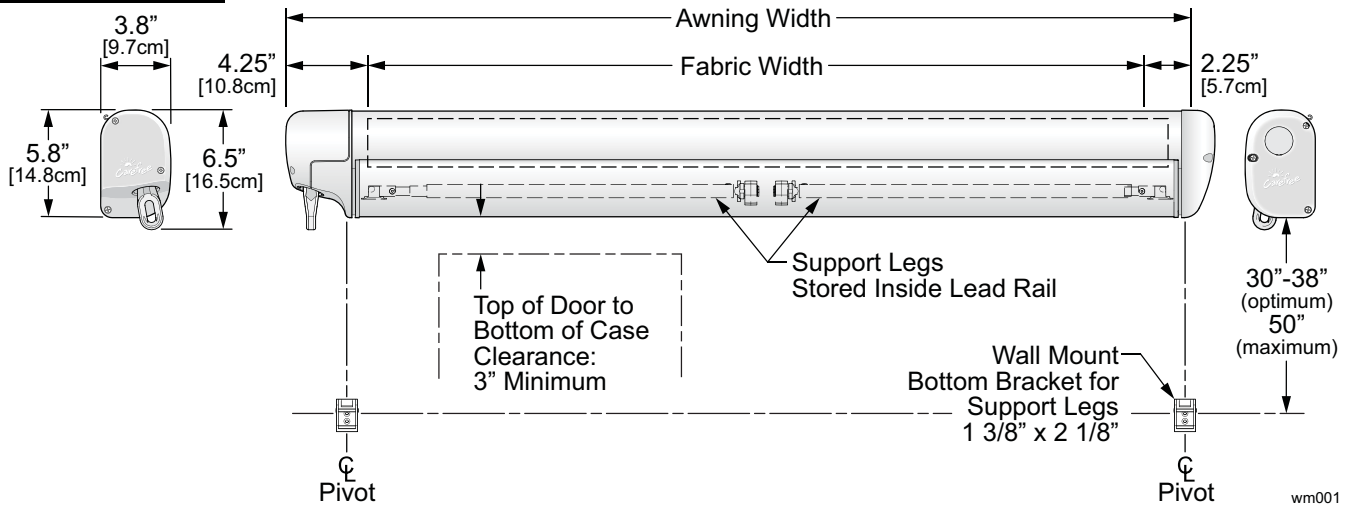

Quality • Value
Performance • Style

SPECIFICATION SHEET

FREEDOM WM

Wall Mount Box Awning

- Compact, lightweight wall mounted box awning.
- Lateral spring arm design.
- Mounts using a standard awning rail, or mounting brackets when an awning rail is not available.
- Ground support arms store inside the lead rail and are easy to access.
- Can use the Buena Vista room for added living space.

➤ Easy to use manual crank operation with positive crank lock when closed

➤ Also available as 12V motorized with manual override

SPECIFICATIONS

LENGTHS:	meters	2.44	2.57	3	3.5	4	4.5	5
	inches	96	101	118	138	157	177	197
EXTENSION:		180cm (72")	200cm (80")	250cm (98")				
LEAD RAIL SUPPORT:	2 Lateral Spring Arms							
POSITION CONTROL:	Roll Out/In Controlled by Manual Crank					Crank Ratio 2.7 : 1		
	or Motorized, 12V					Single Switch Operation		
MOTOR SPECIFICATION:	12V Tubular	Operating Range 10VDC - 14VDC						
	<i>Power Source:</i>	Motor and controls are routed and hardwired into the vehicle's 12V system						
COLOR:	<i>Hardware:</i>	Satin, White or Black						
	<i>Fabric:</i>	Vinyl or Woven Acrylic						

wm001

MEASURING AND INSTALLATION TIPS:

- The awning measurement is end of case to end of case including the two end caps.
- Awning mounts using standard flat brackets or may be mounted using a standard awning rail.
- The awning must be mounted into the coach structure to provide adequate support.
- Manual model can be upgraded to the motorized model.
- For detailed information, refer to the installation and operations manuals.
- Maximum leg extension is 95".