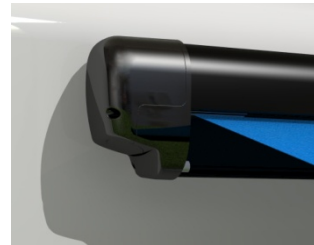

Quality • Value
Performance • Style

SPECIFICATION SHEET

FREEDOM WM

Wall Mount Box Awning

- Compact, lightweight wall mounted box awning.
- Lateral spring arm design.
- Mounts using a standard awning rail, or mounting brackets when an awning rail is not available.
- Ground support arms store inside the lead rail and are easy to access.
- Can use the Buena Vista room for added living space.

➤ Easy to use manual crank operation with positive crank lock when closed

➤ Also available as 12V motorized with manual override

SPECIFICATIONS

LENGTHS:	meters	2.44	2.57	3	3.5	4	4.5	5
	inches	96	101	118	138	157	177	197
EXTENSION:		180cm (72")	200cm (80")	250cm (98")				
LEAD RAIL SUPPORT:	2 Lateral Spring Arms							
POSITION CONTROL:	Roll Out/In Controlled by Manual Crank					Crank Ratio 2.7 : 1		
	or Motorized, 12V					Single Switch Operation		
MOTOR SPECIFICATION:	12V Tubular	Operating Range 10VDC - 14VDC						
	<i>Power Source:</i>	Motor and controls are routed and hardwired into the vehicle's 12V system						
COLOR:	<i>Hardware:</i>	Satin, White or Black						
	<i>Fabric:</i>	Vinyl or Woven Acrylic						

wm001

MEASURING AND INSTALLATION TIPS:

- The awning measurement is end of case to end of case including the two end caps.
- Awning mounts using standard flat brackets or may be mounted using a standard awning rail.
- The awning must be mounted into the coach structure to provide adequate support.
- Manual model can be upgraded to the motorized model.
- For detailed information, refer to the installation and operations manuals.
- Maximum leg extension is 95".