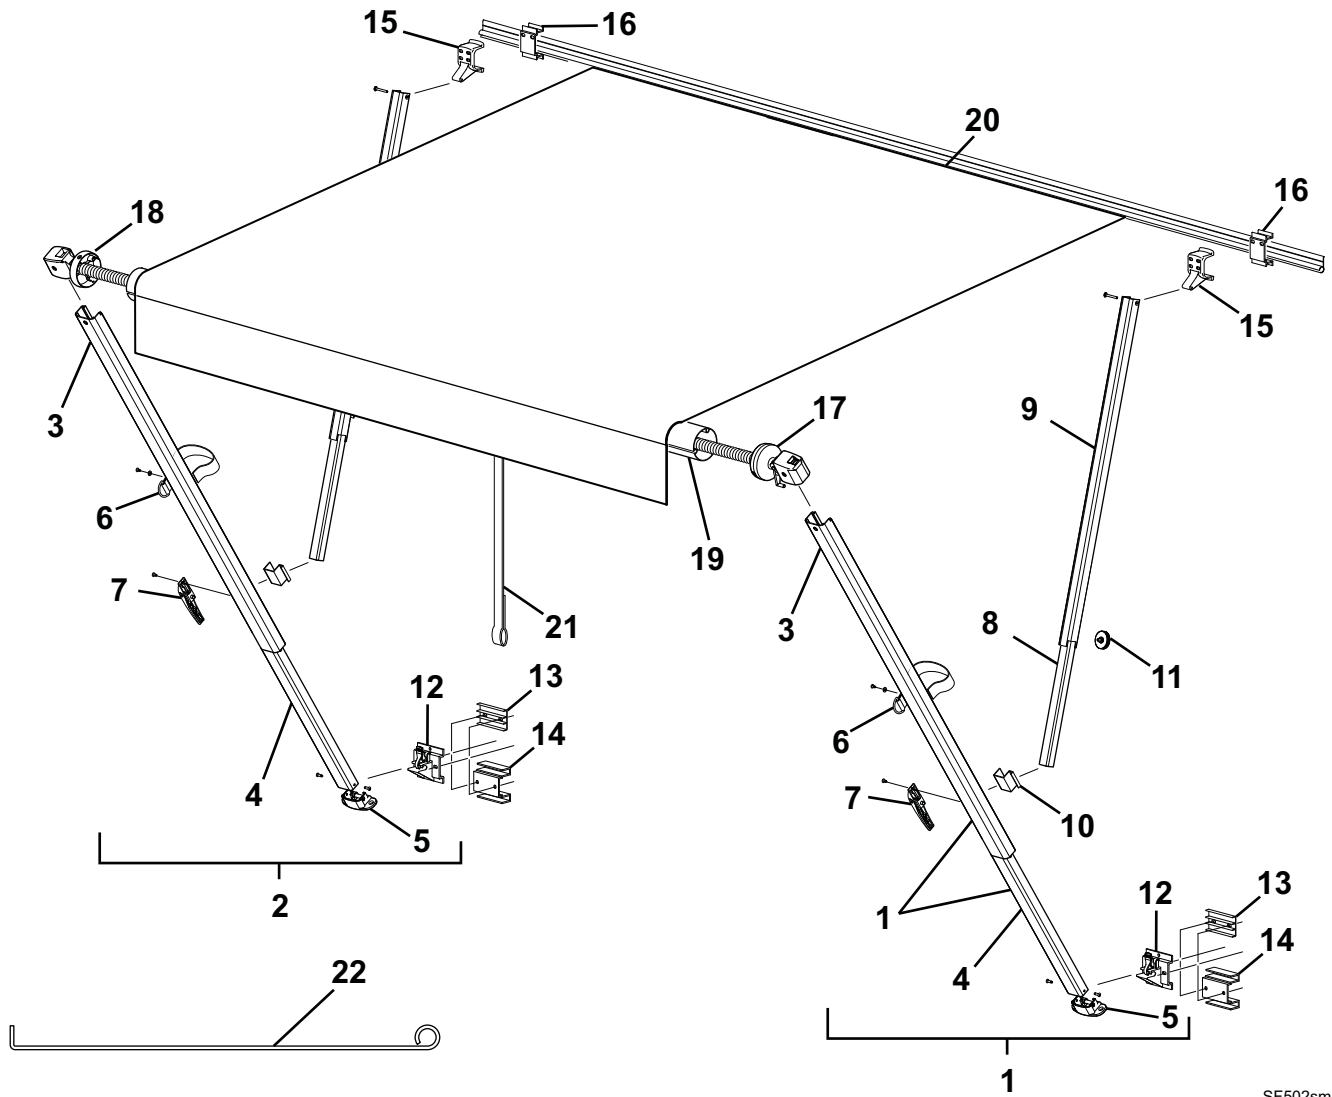

SIMPLICITY ILLUSTRATED PARTS LIST

SF502sm

Item	Part Number	Description	Notes
1	R00415-4nn-XX	Arm Assy, 1/2 Set	Right 1,2
2	R00416-4nn-XX	Arm Assy, 1/2 Set	Left 1,2
3	R00410-4nn-XX	Upper Main Arm	1,2
4	R00412-4nn-XX	Lower Main Arm (includes Item 6)	1,2
5	249104UP	Carport Foot	Unpainted
6	R00532	Travel Strap	
7	901015W	Handle, White	
	901015	Handle, Black	
8	R00414-4nn-XX	Lower Brace	1,2
9	R00413-4nn-XX	Upper Brace	1,2
10	R00405	Brace Slider	
	R00549	Brace Slider	Pre1997
11	901022	Locking Knob	
12	R00935	Bottom Bracket	pkg of 2
13	R00716	Bottom Bracket, Shim	pkg of 2
14	169037	Bottom Bracket Stand-Off	qty: 2
15	249162UP	Top Bracket	
16	249153	Top Bracket Stand-Off	qty: 2
17	R00925MIL	Spring Assy, RH	8'-18'
	R00926MIL	Spring Assy, RH	18' 1" and longer
18	R00923MIL	Spring Assy, LH	8'-18' Width
	R00924MIL	Spring Assy, LH	18' 1" and longer
19	19xx00	Roller Tube, 3-Slot	3 1/2" Dia
20		Canopy Only	Refer to Canopy Order Form
21	901011	Pull Strap	
22	901035	Pull Wand	43"
	901035XL	Pull Wand	61"
	<i>The following items are not shown</i>		
	R012804-002	Hardware Pack	

Notes: 1. XX = Color -00 = Satin w/ unpainted Castings -50 = White w/ unpainted Castings
2. nn = Arm style, refer to page 40.