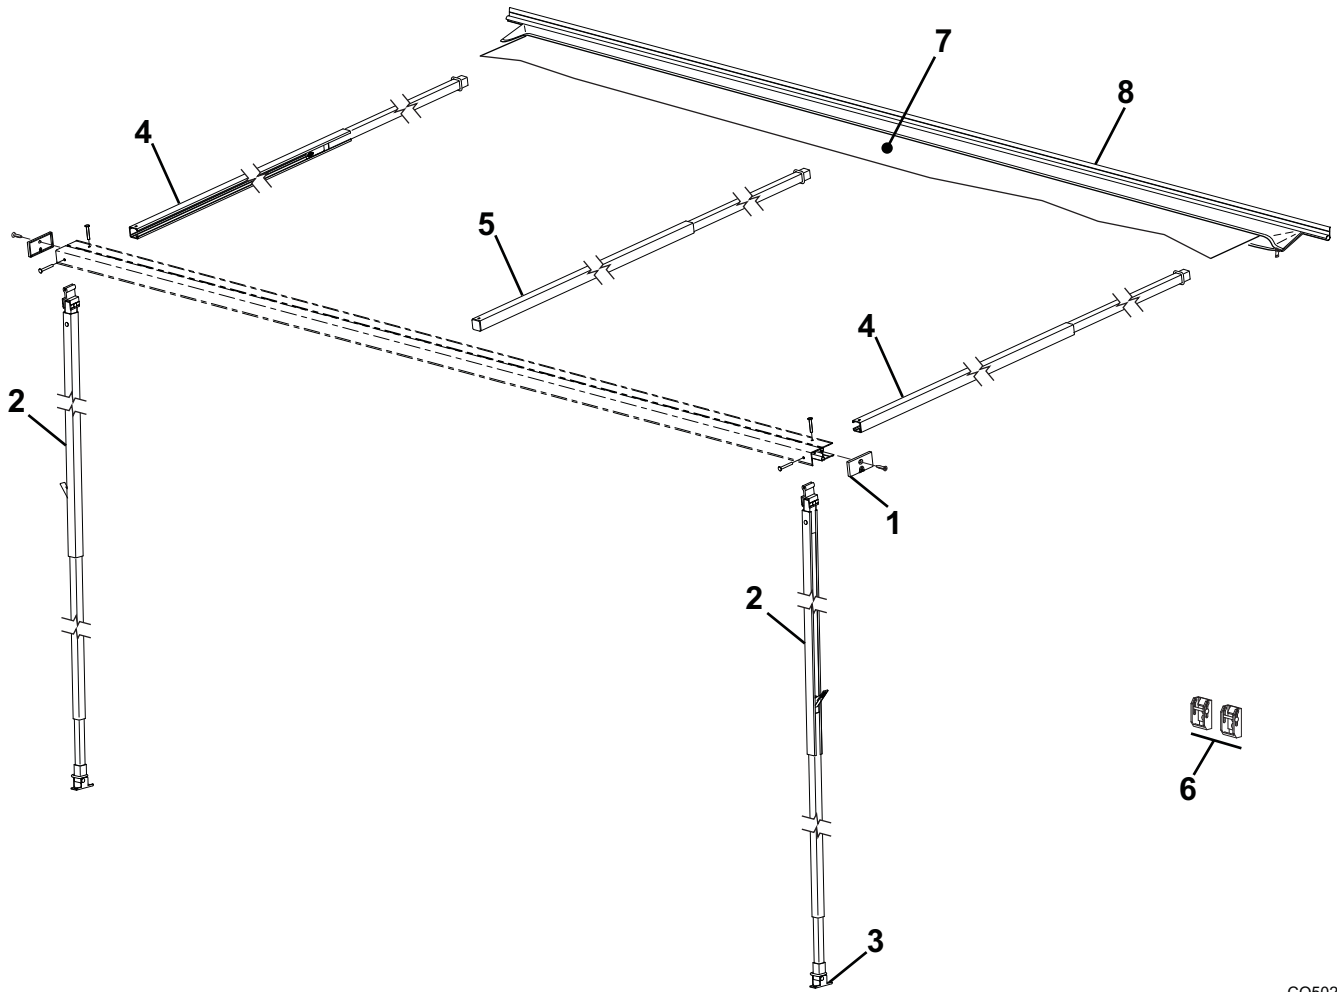

CAMPOUT (METRIC) ILLUSTRATED PARTS LIST

CO502

<b>Item</b>	<b>Part Number</b>	<b>Description</b>	<b>Notes</b>
1	R00396	End Cap	pkg of 2
2	R001006	Vertical Support Arm Assembly, Complete	2.57 meter
	R001638	Vertical Support Arm Assembly, Complete	3, 3.5 & 4 meter
3	R00394	Carport Foot	
4	R001639	Rafter	2.57 meter
	R001656	Rafter	3, 3.5 & 4 meter
5	R001640	Rafter, Center	used with 3.5 & 4 meter only
6	R019283-001	Bottom Bracket Kit	pkg of 2
7		Canopy Only	Refer to Canopy Order Form
8		Awning Rail	See Hardware and Accessories